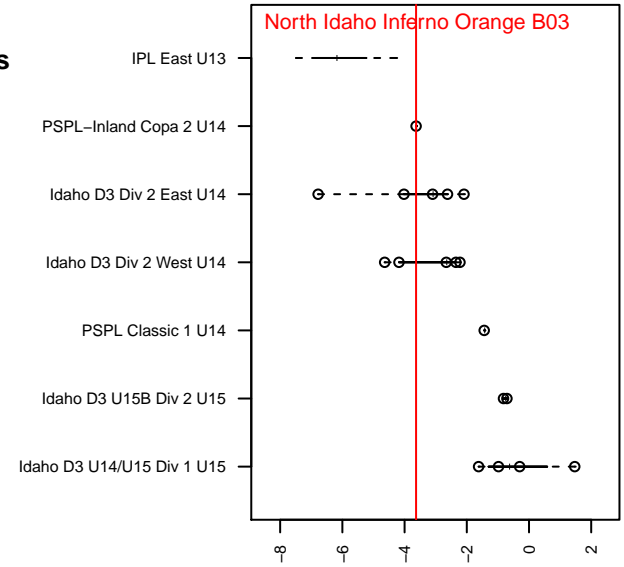

# North Idaho Inferno Orange B03

North Idaho Inferno FC  
 Post Falls, ID  
 B03 total strength=928  
 attack=2.4 defense=1.01  
 fall league = PSPL-Inland Copa 2 U14  
 spr league = Spr IPL East U14  
 notes= Johnson 2016

alt names used:  
 INFERNO FC03 BOYS ORANGE  
 Inferno Johnson B03  
 INFERNO FC 03 BOYS ORANGE (ID)  
 NORTH IDAHO INFERNO F C JOHNSON B-0  
 NORTH IDAHO INFERNO FC JOHNSON B-0

Venues played:  
 2016 River City Challenge U14 (2003) U14  
 2016 Pend Orielle Cup U14/15 Silver  
 2016 PSPL-Inland Copa 2 U14  
 2016 Spr IPL East U14  
 2016 ID State Cup U14

**North Idaho Inferno Orange B03**  
 Dots are actual minus expected GF (blue circles) and GA (red triangles).  
 Blue line is smoothed change in attack strength. Red is smoothed change in defense strength.

**attack and defense variance (black dot)  
relative to other teams  
and top 10 in region**

**attack and defense rating  
relative to others at age  
and all opponents in last 13 months**

**Performance relative to 13 month average**